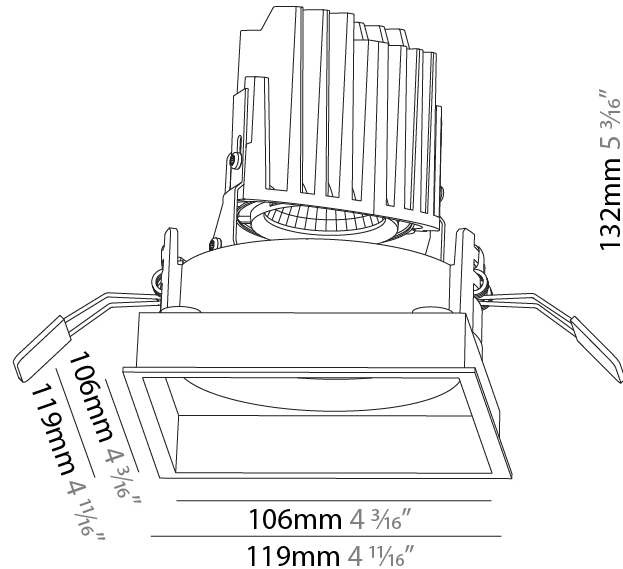

PHYSICAL

Shape: Square
Length (mm): 119
Length (in): 4 11/16
Width (mm): 119
Width (in): 4 11/16
Depth (mm): 132
Depth (in): 5 3/16
Ceiling Thickness (mm): 10 / 12.5 / 15
Ceiling Thickness (in): 3/8 or 1/2 or 9/16
Min. Recessing Depth (mm): 150
Min. Recessing Depth (in): 5 7/8
Light Distribution: Adjustable / Downlight
Weight (kg): 0.542
Weight (lbs): 1.2
Fixture Finish: SSR / BKV / CWI / CRY / HAB / UFT / ITA / RUA / FTG / MYG / LOD / PUS / FRO / FUP / KIA / POP / BLS / SPG / MEY / GOH / GUM / CHC / COM / ABZ / JAG / OBR / MOS / ROR
Fixture Material: Aluminum Die Cast
Cut-out Measurements: 114mm / 4 1/2" x 114mm / 4 1/2"

ELECTRICAL

Lamp Type: LED
Input Wattage (W): 16.5
Total Output Wattage (W): 14
Dimming: Tri-Mode (Non-Dimming and Phase Dimming (120Vac only) and 0-10V Dimming)
Driver Included: No
Driver Location: Recessed Housing
Driver Type: Constant Current - Universal
Driver Class: Class 2
Housing: See components
Input Voltage (V): 120 - 277
Constant Current (MA): 500

LED

Number of LEDs: 1
Color Temperature (°K): 2700 / 3000 / 3500 / 4000
Max. Delivered Lumen (lm): 940 / 980 / 1029 / 1050
Nominal Lumen (lm): 1386 / 1438 / 1511 / 1542
CRI: >90 CRI
Lamp Life (hrs): 50000

OPTICAL

Reflector°: 20 / 40 / 60
Adjustability: Rotational 355°; Tilt 30°

RATINGS AND CERTIFICATIONS

Certified By: Certified for North American Standards
IP rating: IP20